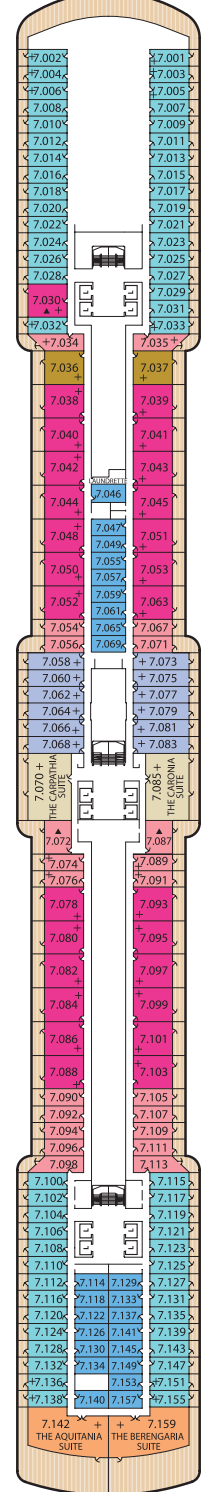

Deck 7
(Grand, Master, Queens & Princess Suites & Staterooms 7.001-7.159)