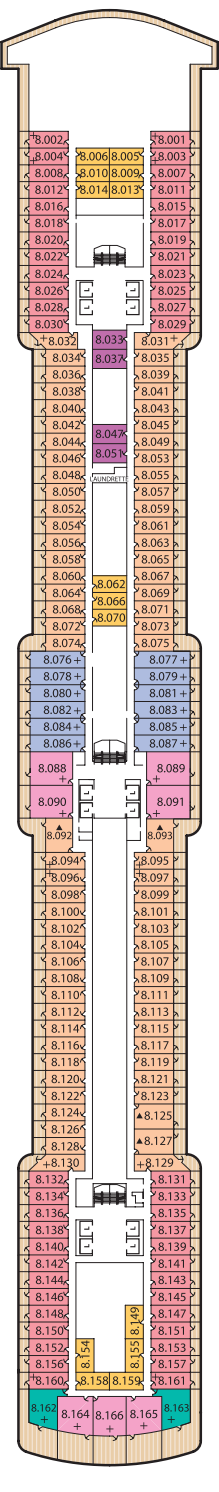

QUEEN VICTORIA DECK PLANS

Stateroom Category

Category	Deck	
Q1	Grand Suites	6, 7
Q2	Master Suites	7
Q3	Penthouse	6, 8
Q4	Penthouse	4, 5
Q5	Queens Suites⁺	4, 5, 8
Q6	Queens Suites⁺	7
Q7	Queens Suites⁺	7
P1	Princess Suites⁺	5, 7, 8
P2	Princess Suites⁺	5, 6
P3	Princess Suites⁺	4
P4	Princess Suites⁺	4
A1	Balcony	8
A2	Balcony	7, 8
A3	Balcony	6, 7
A4	Balcony	4, 5, 6
A5	Balcony	4, 5
A6	Balcony ●×	4, 5
A7	Balcony ●	4
C1	Oceanview	1, 6
C2	Oceanview	1
C3	Oceanview	1
C4	Oceanview*	4
C5	Oceanview*	4
D1	Deluxe Inside	6, 8
D2	Deluxe Inside	1
D3	Standard Inside	8
D4	Standard Inside	7
D5	Standard Inside	6
D6	Standard Inside	5
D7	Standard Inside	4
D8	Standard Inside	4

Key to symbols

- L Lift
- † Indicates 2 lower berths and 1 upper berth
- + Indicates 3rd berth is a single sofa bed
- C4 & C5 staterooms have views obstructed by lifeboats
- × Views partially obstructed by lifeboat mechanism
- Staterooms 6003 & 6004 have forward facing oceanviews
- ▲ Wheelchair accessible
- Metal fronted balconies A6 4003-4042, A7

Deck 8
(Penthouses, Queens & Princess Suites & Staterooms 8.001-8.166)