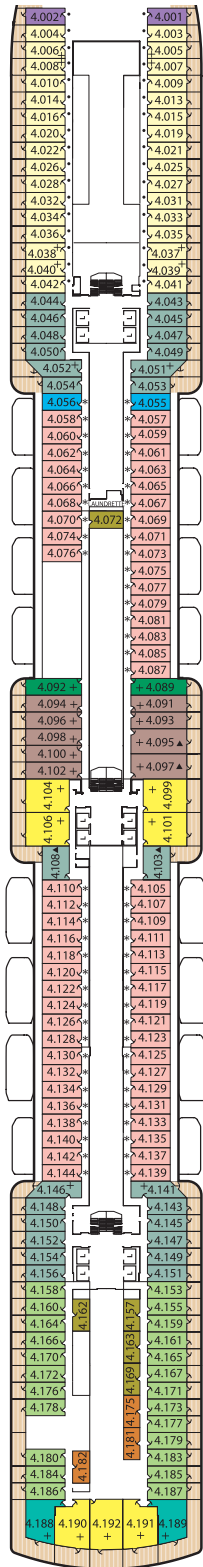

# QUEEN VICTORIA DECK PLANS

## Stateroom Category

Category	Deck
Q1 Grand Suites	6, 7
Q2 Master Suites	7
Q3 Penthouse	6, 8
Q4 Penthouse	4, 5
Q5 Queens Suites <sup>+</sup>	4, 5, 8
Q6 Queens Suites <sup>+</sup>	7
Q7 Queens Suites <sup>+</sup>	7
P1 Princess Suites <sup>+</sup>	5, 7, 8
P2 Princess Suites <sup>+</sup>	5, 6
P3 Princess Suites <sup>+</sup>	4
P4 Princess Suites <sup>+</sup>	4
A1 Balcony	8
A2 Balcony	7, 8
A3 Balcony	6, 7
A4 Balcony	4, 5, 6
A5 Balcony	4, 5
A6 Balcony <sup>⊗</sup>	4, 5
A7 Balcony <sup>●</sup>	4
C1 Oceanview	1, 6
C2 Oceanview	1
C3 Oceanview	1
C4 Oceanview*	4
C5 Oceanview*	4
D1 Deluxe Inside	6, 8
D2 Deluxe Inside	1
D3 Standard Inside	8
D4 Standard Inside	7
D5 Standard Inside	6
D6 Standard Inside	5
D7 Standard Inside	4
D8 Standard Inside	4

### Ship facts

Country of Registry:	Great Britain
Speed:	23.7 knots
Gross Tonnage:	90,000 GRT
Guest Capacity:	2,000
No. of Crew:	1,003
Length:	964.5 feet
Width:	106 feet
Draft:	25.9 feet

Forward

Midships

**Deck 5**  
(Penthouses, Queens & Princess Suites & Staterooms 5.001-5.196)

Forward

Midships

Aft

**Deck 4**  
(Penthouses, Queens & Princess Suites & Staterooms 4.001-4.192)

**Deck 3**

**Deck 2**

**Deck 1**  
(Staterooms 1.001-1.113)