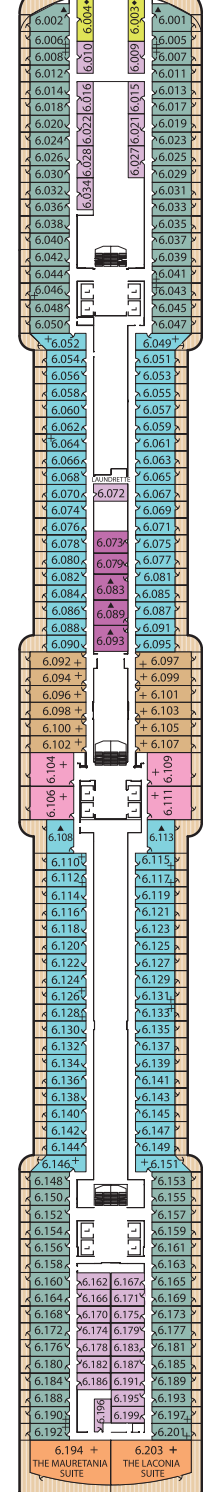

Deck 6
(Grand Suites, Penthouses, Princess Suites & Staterooms 6.001-6.203)