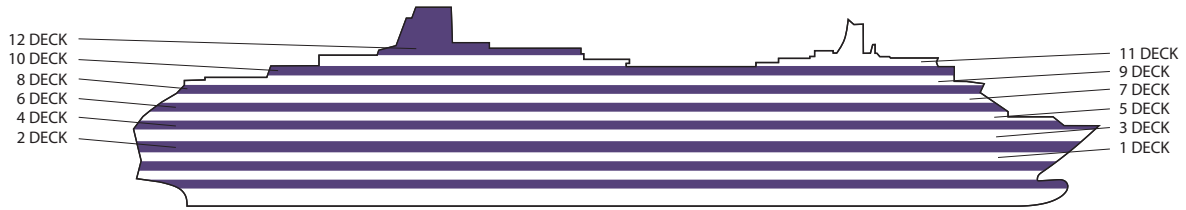

Deck 3

Deck 2

Deck 1
(Staterooms 1.001-1.113)