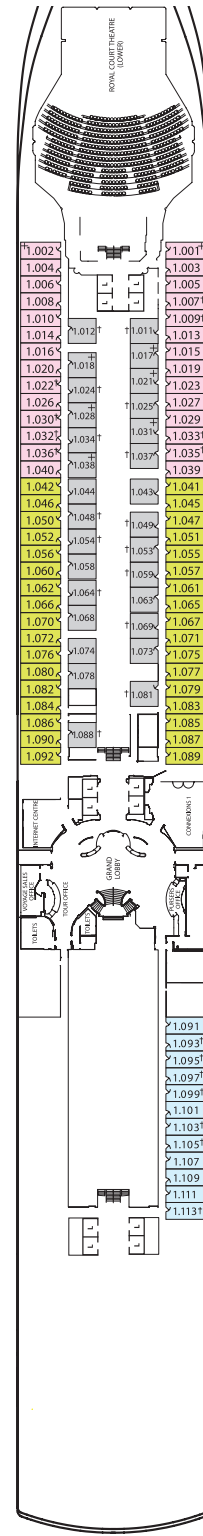

# QUEEN VICTORIA DECK PLANS

## Stateroom Category

Category	Deck
Q1 Grand Suites	6, 7
Q2 Master Suites	7
Q3 Penthouse	6, 8
Q4 Penthouse	4, 5
Q5 Queens Suites <sup>+</sup>	4, 5, 8
Q6 Queens Suites <sup>+</sup>	7
Q7 Queens Suites <sup>+</sup>	7
P1 Princess Suites <sup>+</sup>	5, 7, 8
P2 Princess Suites <sup>+</sup>	5, 6
P3 Princess Suites <sup>+</sup>	4
P4 Princess Suites <sup>+</sup>	4
A1 Balcony	8
A2 Balcony	7, 8
A3 Balcony	6, 7
A4 Balcony	4, 5, 6
A5 Balcony	4, 5
A6 Balcony <sup>⊗</sup>	4, 5
A7 Balcony <sup>●</sup>	4
C1 Oceanview	1, 6
C2 Oceanview	1
C3 Oceanview	1
C4 Oceanview*	4
C5 Oceanview*	4
D1 Deluxe Inside	6, 8
D2 Deluxe Inside	1
D3 Standard Inside	8
D4 Standard Inside	7
D5 Standard Inside	6
D6 Standard Inside	5
D7 Standard Inside	4
D8 Standard Inside	4

### Ship facts

Country of Registry:	Great Britain
Speed:	23.7 knots
Gross Tonnage:	90,000 GRT
Guest Capacity:	2,000
No. of Crew:	1,003
Length:	964.5 feet
Width:	106 feet
Draft:	25.9 feet

Forward

Midships

**Deck 5**  
(Penthouses, Queens & Princess Suites & Staterooms 5.001-5.196)

Forward

Midships

Aft

**Deck 4**  
(Penthouses, Queens & Princess Suites & Staterooms 4.001-4.192)

**Deck 3**

**Deck 2**

**Deck 1**  
(Staterooms 1.001-1.113)