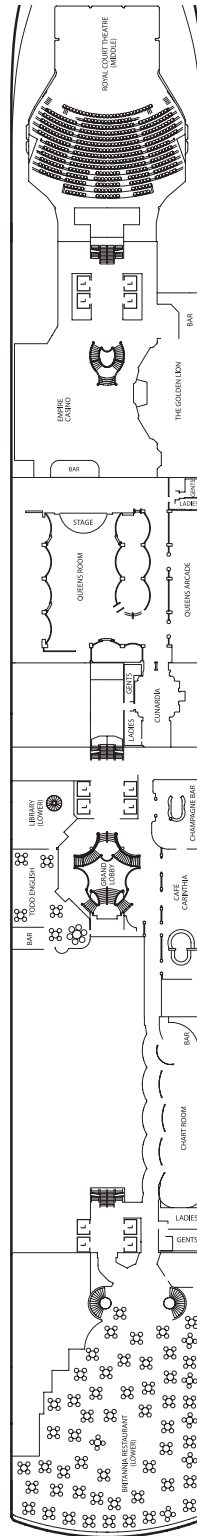

# QUEEN VICTORIA DECK PLANS

## Stateroom Category

Category	Deck
Q1 Grand Suites	6, 7
Q2 Master Suites	7
Q3 Penthouse	6, 8
Q4 Penthouse	4, 5
Q5 Queens Suites <sup>+</sup>	4, 5, 8
Q6 Queens Suites <sup>+</sup>	7
Q7 Queens Suites <sup>+</sup>	7
P1 Princess Suites <sup>+</sup>	5, 7, 8
P2 Princess Suites <sup>+</sup>	5, 6
P3 Princess Suites <sup>+</sup>	4
P4 Princess Suites <sup>+</sup>	4
A1 Balcony	8
A2 Balcony	7, 8
A3 Balcony	6, 7
A4 Balcony	4, 5, 6
A5 Balcony	4, 5
A6 Balcony <sup>⊗</sup>	4, 5
A7 Balcony <sup>●</sup>	4
C1 Oceanview	1, 6
C2 Oceanview	1
C3 Oceanview	1
C4 Oceanview*	4
C5 Oceanview*	4
D1 Deluxe Inside	6, 8
D2 Deluxe Inside	1
D3 Standard Inside	8
D4 Standard Inside	7
D5 Standard Inside	6
D6 Standard Inside	5
D7 Standard Inside	4
D8 Standard Inside	4

### Ship facts

Country of Registry:	Great Britain
Speed:	23.7 knots
Gross Tonnage:	90,000 GRT
Guest Capacity:	2,000
No. of Crew:	1,003
Length:	964.5 feet
Width:	106 feet
Draft:	25.9 feet

Forward

Midships

**Deck 5**  
(Penthouses, Queens & Princess Suites & Staterooms 5.001-5.196)

Forward

Midships

Aft

**Deck 4**  
(Penthouses, Queens & Princess Suites & Staterooms 4.001-4.192)

**Deck 3**

**Deck 2**

**Deck 1**  
(Staterooms 1.001-1.113)