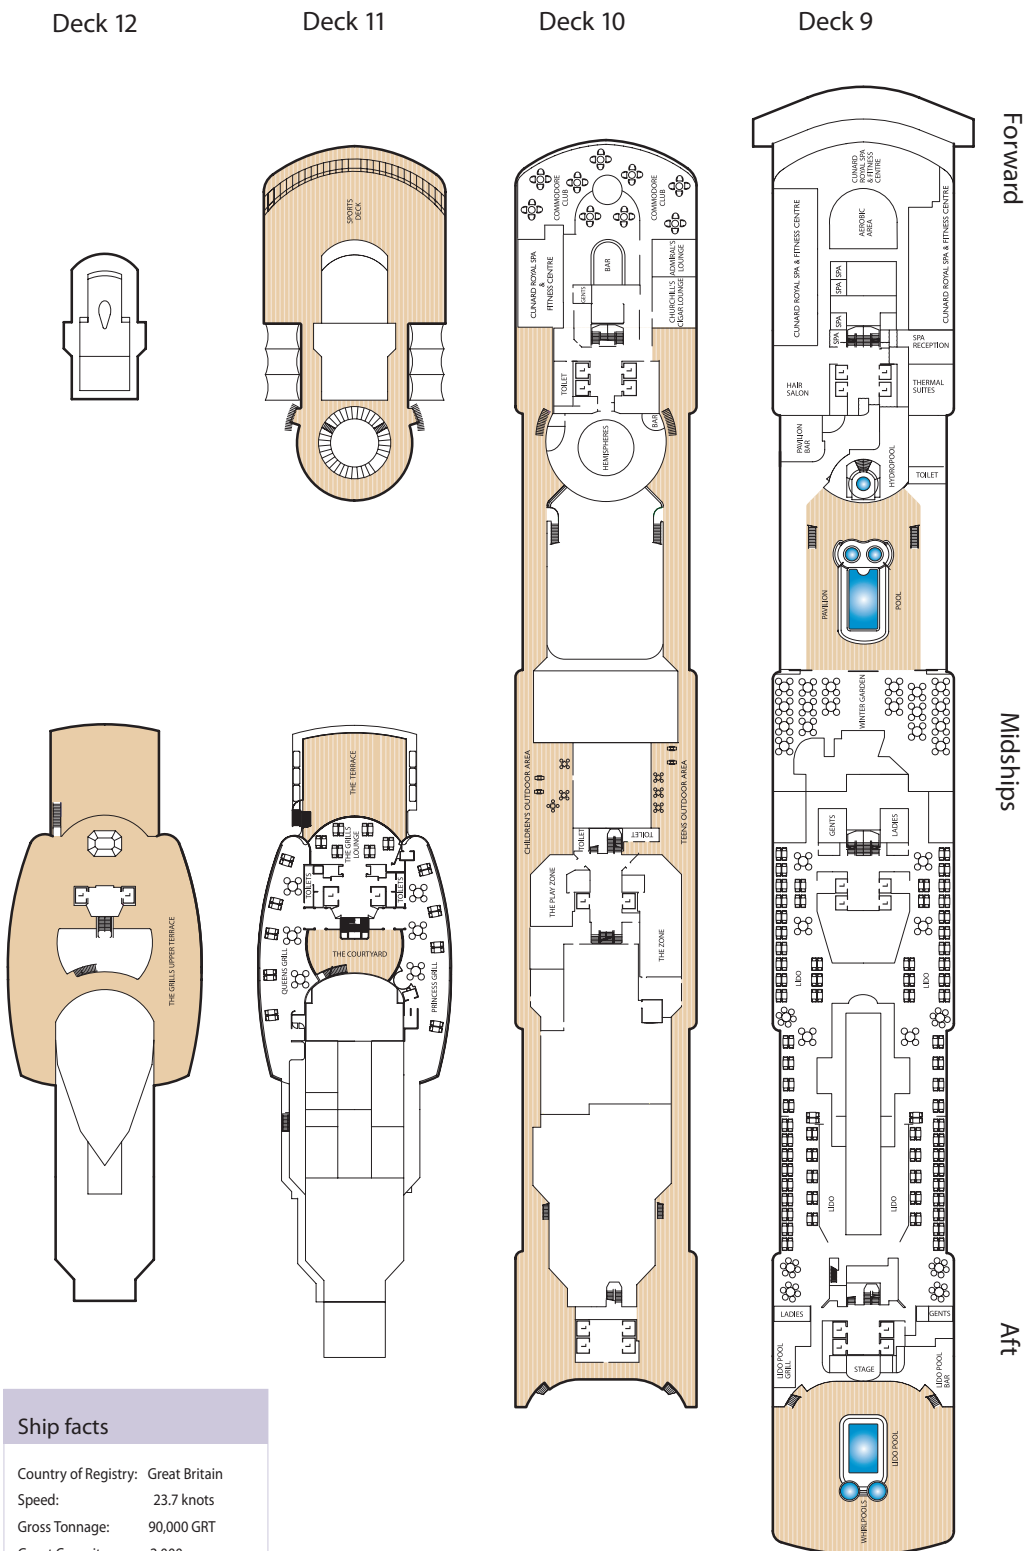

# QUEEN VICTORIA DECK PLANS

## Stateroom Category

Category	Deck
Q1 Grand Suites	6, 7
Q2 Master Suites	7
Q3 Penthouse	6, 8
Q4 Penthouse	4, 5
Q5 Queens Suites <sup>+</sup>	4, 5, 8
Q6 Queens Suites <sup>+</sup>	7
Q7 Queens Suites <sup>+</sup>	7
P1 Princess Suites <sup>+</sup>	5, 7, 8
P2 Princess Suites <sup>+</sup>	5, 6
P3 Princess Suites <sup>+</sup>	4
P4 Princess Suites <sup>+</sup>	4
A1 Balcony	8
A2 Balcony	7, 8
A3 Balcony	6, 7
A4 Balcony	4, 5, 6
A5 Balcony	4, 5
A6 Balcony <sup>⊗</sup>	4, 5
A7 Balcony <sup>●</sup>	4
C1 Oceanview	1, 6
C2 Oceanview	1
C3 Oceanview	1
C4 Oceanview*	4
C5 Oceanview*	4
D1 Deluxe Inside	6, 8
D2 Deluxe Inside	1
D3 Standard Inside	8
D4 Standard Inside	7
D5 Standard Inside	6
D6 Standard Inside	5
D7 Standard Inside	4
D8 Standard Inside	4

### Ship facts

Country of Registry:	Great Britain
Speed:	23.7 knots
Gross Tonnage:	90,000 GRT
Guest Capacity:	2,000
No. of Crew:	1,003
Length:	964.5 feet
Width:	106 feet
Draft:	25.9 feet

Forward

Midships