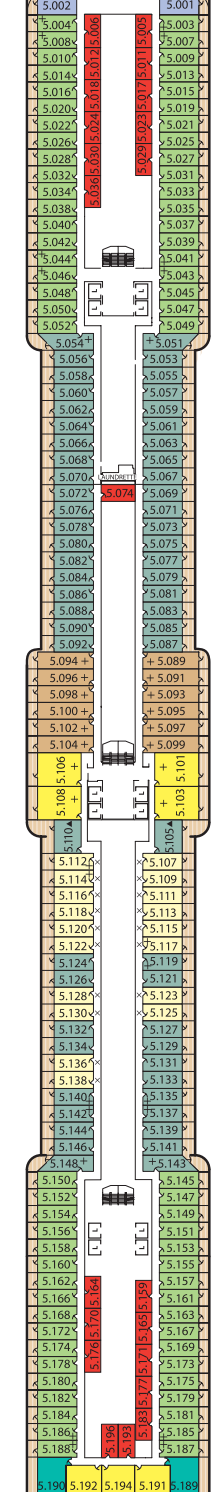

Deck 5
(Penthouses, Queens & Princess Suites & Staterooms 5.001-5.196)