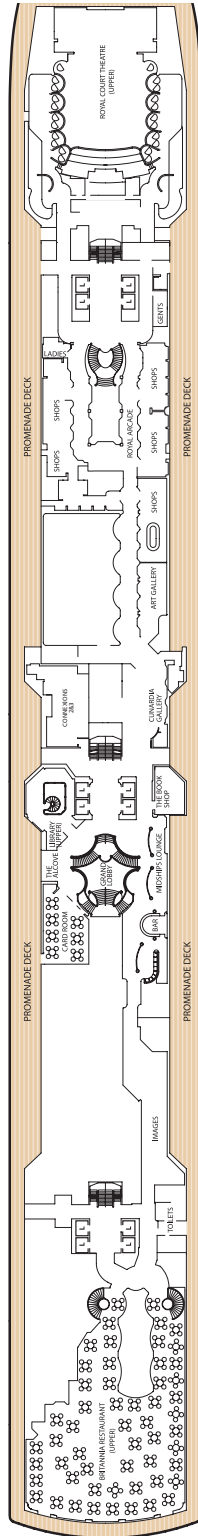

# QUEEN VICTORIA DECK PLANS

## Stateroom Category

Category	Deck
Q1 Grand Suites	6, 7
Q2 Master Suites	7
Q3 Penthouse	6, 8
Q4 Penthouse	4, 5
Q5 Queens Suites <sup>+</sup>	4, 5, 8
Q6 Queens Suites <sup>+</sup>	7
Q7 Queens Suites <sup>+</sup>	7
P1 Princess Suites <sup>+</sup>	5, 7, 8
P2 Princess Suites <sup>+</sup>	5, 6
P3 Princess Suites <sup>+</sup>	4
P4 Princess Suites <sup>+</sup>	4
A1 Balcony	8
A2 Balcony	7, 8
A3 Balcony	6, 7
A4 Balcony	4, 5, 6
A5 Balcony	4, 5
A6 Balcony <sup>⊗</sup>	4, 5
A7 Balcony <sup>●</sup>	4
C1 Oceanview	1, 6
C2 Oceanview	1
C3 Oceanview	1
C4 Oceanview*	4
C5 Oceanview*	4
D1 Deluxe Inside	6, 8
D2 Deluxe Inside	1
D3 Standard Inside	8
D4 Standard Inside	7
D5 Standard Inside	6
D6 Standard Inside	5
D7 Standard Inside	4
D8 Standard Inside	4

### Ship facts

Country of Registry:	Great Britain
Speed:	23.7 knots
Gross Tonnage:	90,000 GRT
Guest Capacity:	2,000
No. of Crew:	1,003
Length:	964.5 feet
Width:	106 feet
Draft:	25.9 feet

Forward

Midships

**Deck 5**  
(Penthouses, Queens & Princess Suites & Staterooms 5.001-5.196)

Forward

Midships

Aft

**Deck 4**  
(Penthouses, Queens & Princess Suites & Staterooms 4.001-4.192)

**Deck 3**

**Deck 2**

**Deck 1**  
(Staterooms 1.001-1.113)