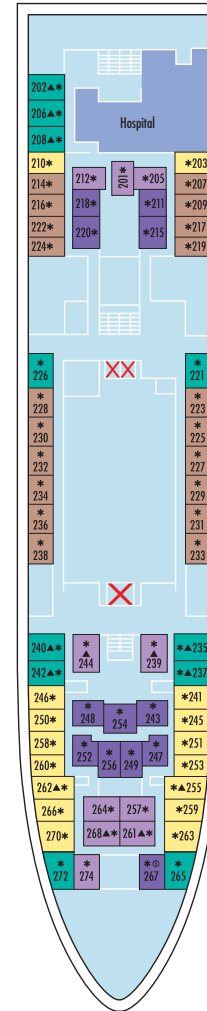

Baltic Deck