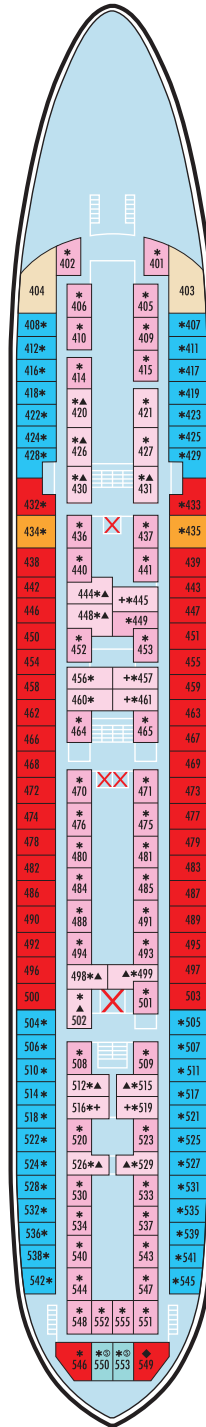

Pacific Deck