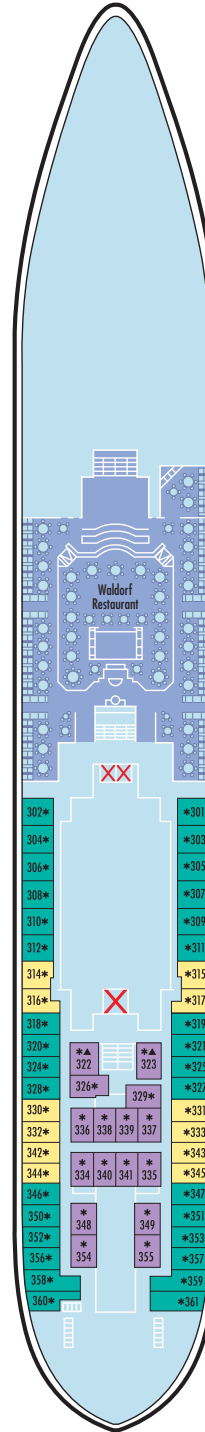

Atlantic Deck