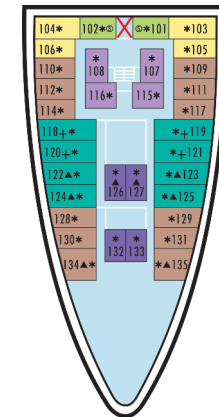

Caribic Deck

CABIN CATEGORY LEGEND

Cat DS	De Luxe Suite
Cat JS	Junior Suite
Cat DL	De Luxe
Cat 12	Premium Twin
Cat 11	Superior Plus Twin
Cat 10	Single
Cat 9	Superior Twin
Cat 8	Standard Twin Plus
Cat 7	Standard Twin
Cat 6	Standard Twin
Cat 5	Single (Inner)
Cat 4	Premium Twin (Inner)
Cat 3	Superior Twin (Inner)
Cat 2	Standard Plus Twin (Inner)
Cat 1	Standard Twin (Inner)

Footnote: All categories with ocean view unless stated.

SYMBOL LEGEND

- ★ Cabin with two lower beds that cannot be pushed together
- Cabin with obstructed view
- Cabin with facilities for the disabled
- ▲ Cabin accommodates a third person
- Ⓢ Single occupancy
- ★ Cabin occupies a third and/or fourth person
- Cabin with a King/Queen size bed
- ✗ Lift

Marco Polo Deck Plan 2010 UK Edition

This plan shows the location of cabins and public areas only as a guide. It is not drawn to scale.