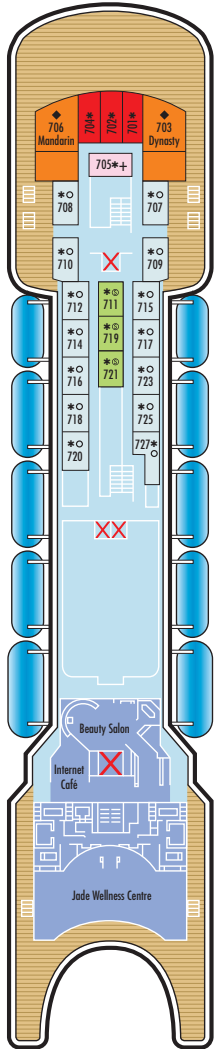

Columbus Deck