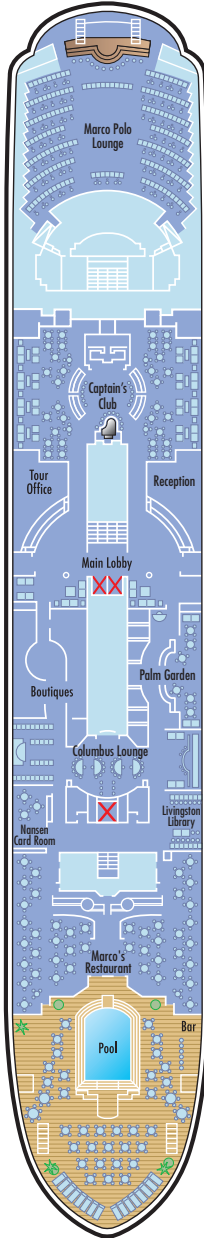

Magellan Deck