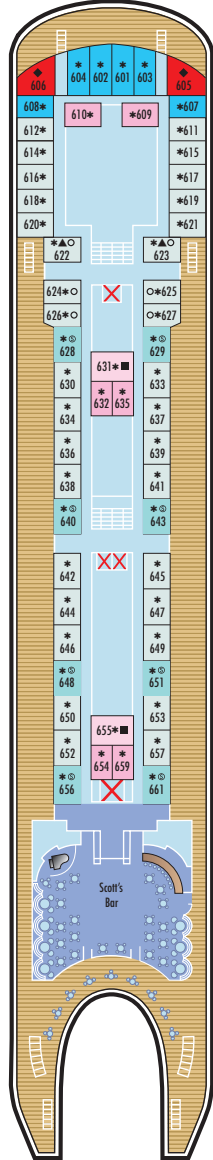

Amundsen Deck